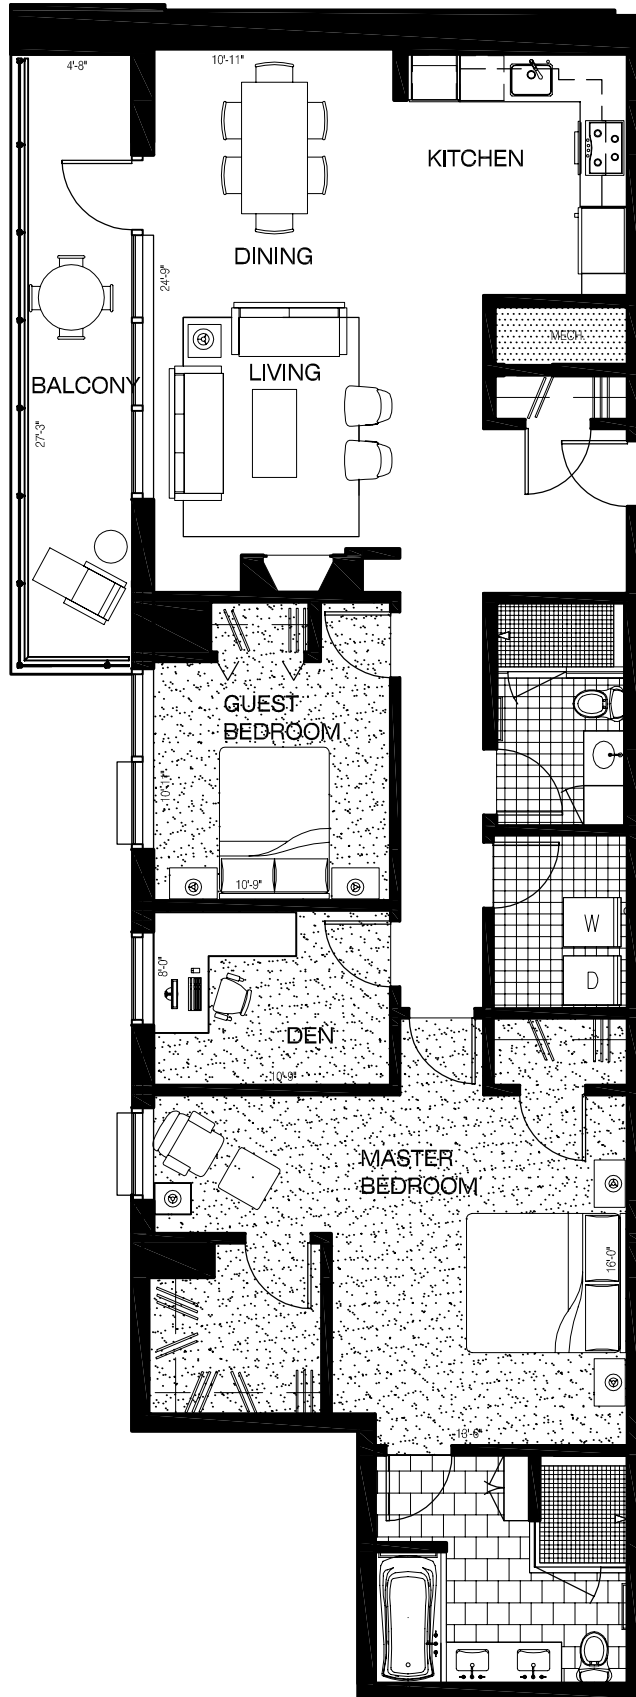

THE METROPOLITAN

PLAN K

1,486 sf

2BR+DEN, 2BA

UNIT #:

306,406,

506,606,706

FINISH LEGEND

-  WOOD FLOOR
-  STONE TILE
-  CERAMIC TILE
-  MOSAIC TILE
-  CARPET

Square footage and dimensions are estimated based on preliminary floor plans. Prices and availability are subject to change without notice. Floor plans are subject to minor variations as required at the sole discretion of the developer.