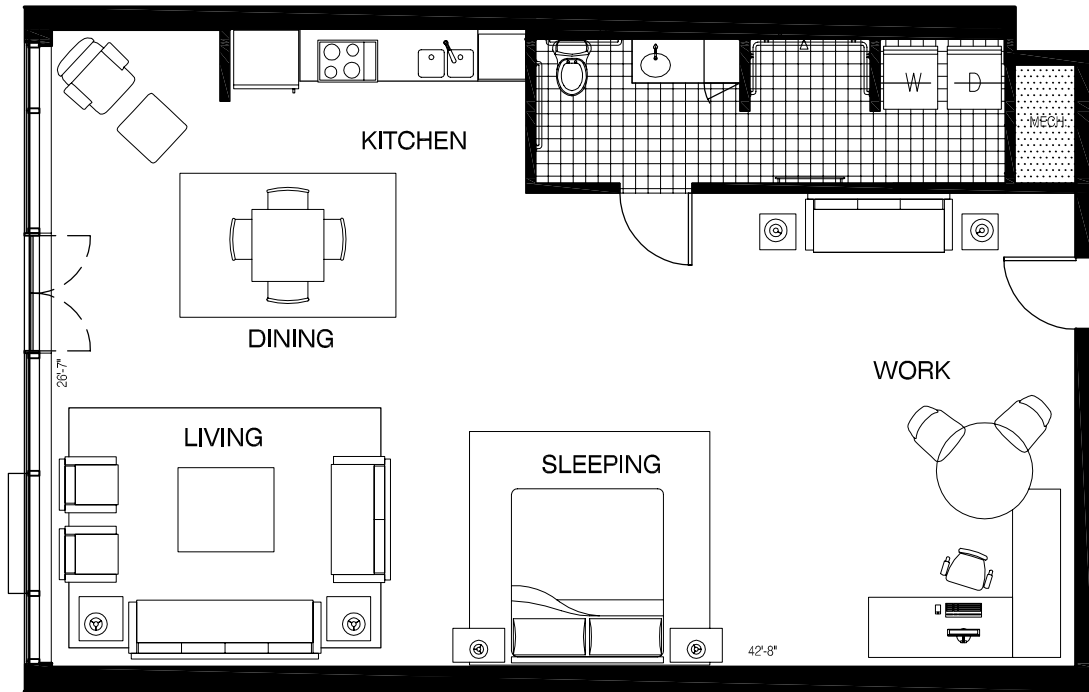

THE METROPOLITAN

PLAN -
LIVE/WORK

1,143 sf

UNIT #:

S270

FINISH LEGEND

-  WOOD FLOOR
-  STONE TILE
-  CERAMIC TILE
-  MOSAIC TILE
-  CARPET

Square footage and dimensions are estimated based on preliminary floor plans. Prices and availability are subject to change without notice. Floor plans are subject to minor variations as required at the sole discretion of the developer.