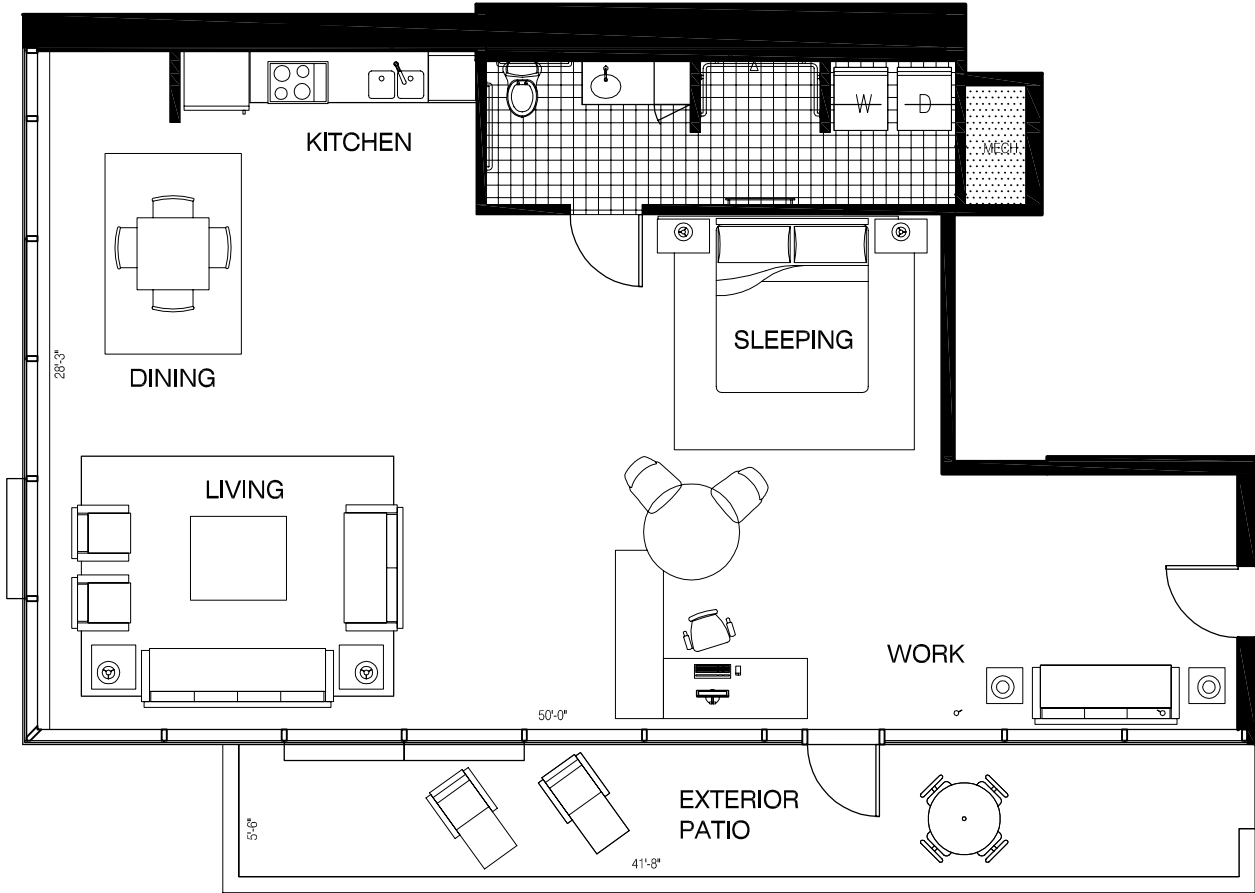

THE METROPOLITAN

PLAN - LIVE/WORK

1,223 sf

UNIT #:

S250

FINISH LEGEND

-  WOOD FLOOR
-  STONE TILE
-  CERAMIC TILE
-  MOSAIC TILE
-  CARPET

Square footage and dimensions are estimated based on preliminary floor plans. Prices and availability are subject to change without notice. Floor plans are subject to minor variations as required at the sole discretion of the developer.